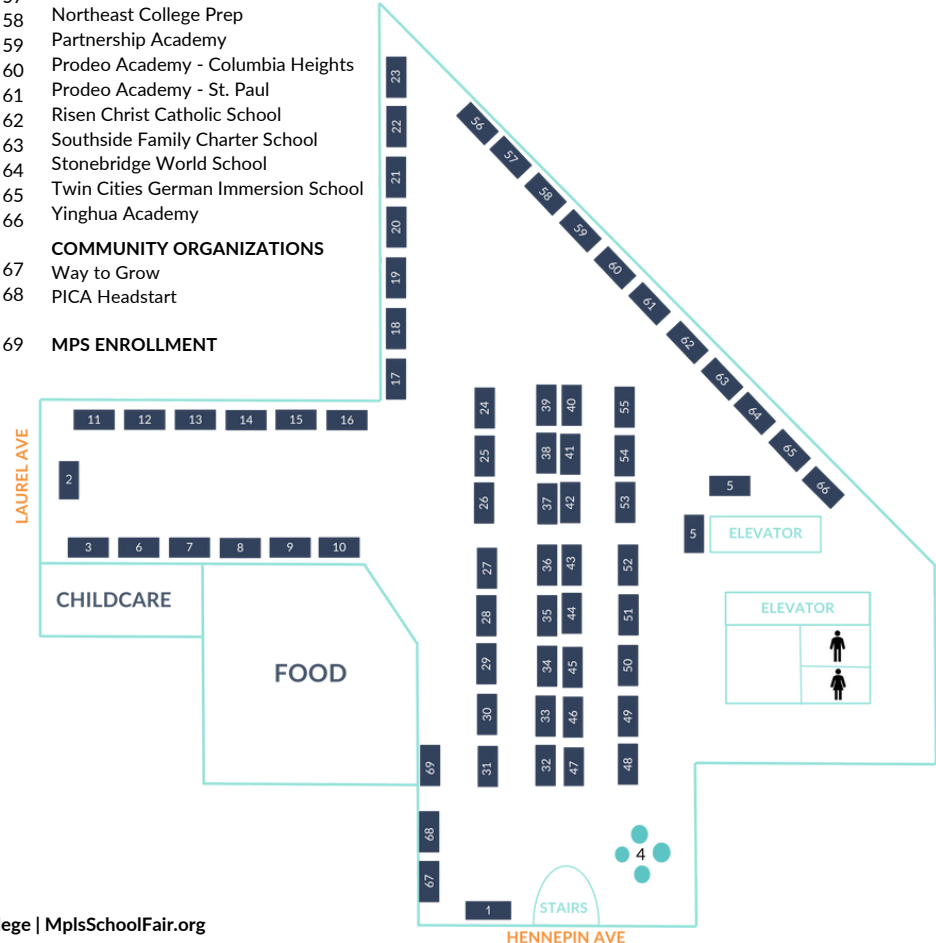

1ST FLOOR PK-8TH

- # NAME
- 1 Welcome Table A
- 2 Welcome Table B
- 3 Childcare check-in
- 4 Minneapolis School Finder Help Desk
- 5 Youth Activities (ages 4-14)

ELEMENTARY SCHOOLS

- 6 Armatage Elementary Community
- 7 Bancroft Elementary School
- 8 Barton Elementary School
- 9 Bryn Mawr Elementary School
- 10 Burroughs Elementary School
- 11 Cityview Elementary School
- 12 Dowling Elementary School
- 13 Emerson Dual Language Elementary School
- 14 Folwell Elementary School
- 15 Green Central Dual Language Elementary School
- 16 Hale Elementary School
- 17 Field Elementary School
- 18 Hall STEM Academy
- 19 Hiawatha Elementary School
- 20 Hmong International Academy
- 21 Hope Academy Lower School
- 22 Howe Elementary School
- 23 Jenny Lind Elementary School
- 24 Kenny Elementary School
- 25 Kenwood Elementary School
- 26 Lake Harriet Lower Elementary School
- 27 Lake Harriet Upper Elementary School
- 28 Lake Nokomis Keewaydin Elementary School
- 29 Lake Nokomis Wenonah Elementary School
- 30 Loring Elementary School
- 31 Lucy Craft Laney Elementary School
- 32 Lyndale Elementary School
- 33 Marcy Arts Elementary School
- 34 Nellie Stone Johnson Elementary School
- 35 Northrop Elementary School
- 36 Pillsbury Elementary School
- 37 Pratt Elementary School
- 38 Seward Montessori Elementary School
- 39 The Angela Day School
- 40 Venture Academy
- 41 Waite Park Elementary School
- 42 Webster Elementary School
- 43 Whittier Elementary School
- 44 Windom Community School

COMMUNITY ORGANIZATIONS

- 67 Way to Grow
- 68 PICA Headstart

MPS ENROLLMENT

69

2ND FLOOR 6TH-12TH

NAME

- 70 Welcome Table
- 71 Minneapolis School Finder Help Desk

MPS Community Middle Schools Booth

- 72 Anthony Middle School
- 72 Anwatin Middle School
- 72 Justice Page Middle School
- 72 Northeast Middle School
- 73 Andersen United Middle School
- 74 Anishinabe Academy
- 75 Minneapolis Academy and Career Center
- 76 Olson Middle School
- 77 Sanford Middle School
- 78 Upper Mississippi Academy