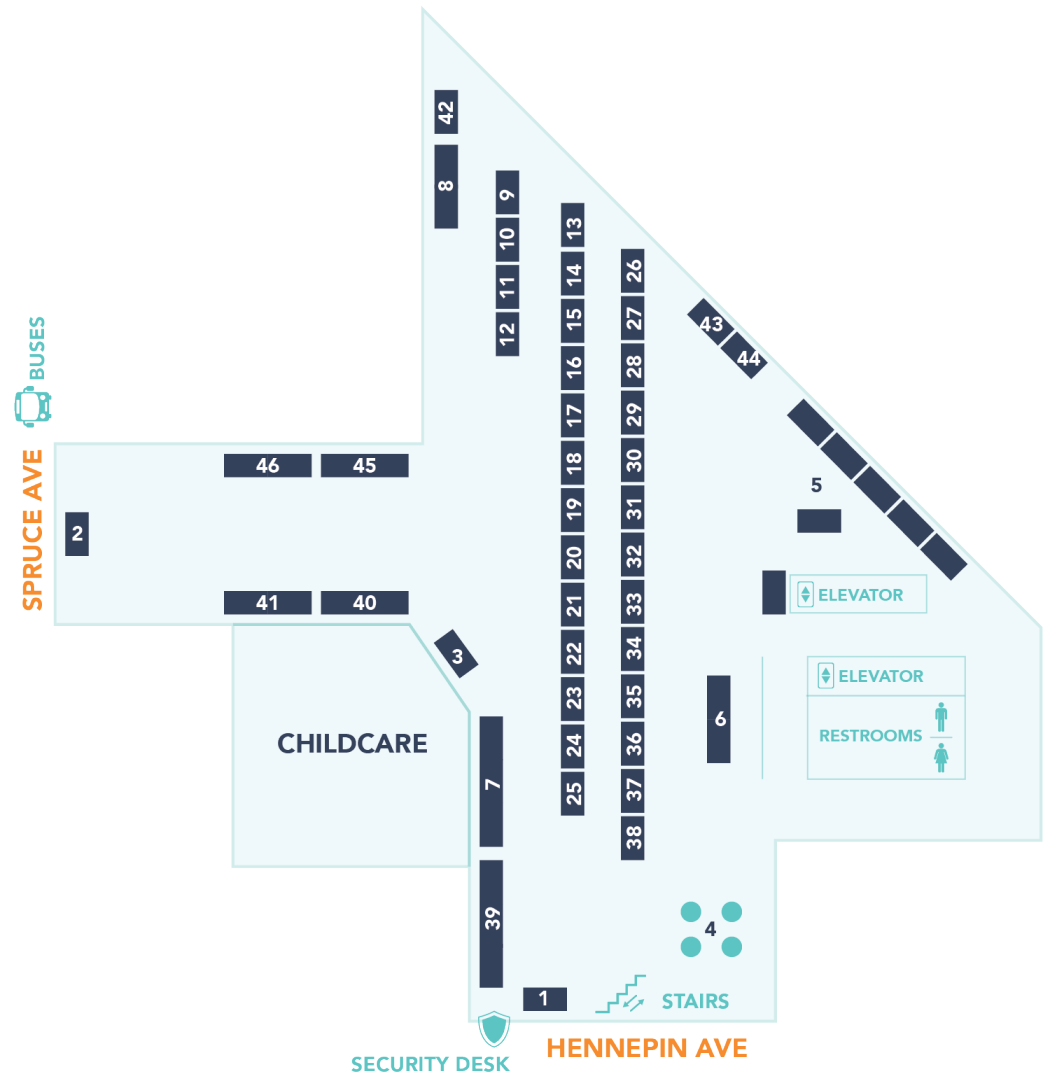

TABLE # NAME

- 9 Andersen United Middle School (Dual language program)
- 10 Anishinabe Academy
- 11 Bethune Arts Elementary School
- 12 Ella Baker Global Studies & Humanities School
- 13 Emerson Dual Language Elementary School
- 14 Franklin STEAM Middle School
- 15 Friendship Academy of the Arts
- 16 Gaia Democratic School
- 17 Green Central Dual Language Elementary School
- 18 Hall STEM Academy
- 19 Hennepin Schools
- 20 Hiawatha Academies - Northrop
- 21 Hope Academy
- 22 KIPP Minnesota - Legacy
- 22 KIPP Minnesota - North Star
- 23 Las Estrellas Dual Language Elementary School
- 24 Marcy Arts Elementary School
- 25 New Millennium Academy
- 26 Northeast College Prep
- 27 Prodeo Academy - Columbia Heights
- 28 Prodeo Academy - St. Paul
- 29 Risen Christ Catholic School
- 30 Saint Helena Catholic School
- 31 Seward Montessori Elementary School
- 32 Southside Family Charter School
- 33 St. John Paul II Catholic School
- 34 Stonebridge World School
- 35 Sullivan STEAM School
- 36 The Legacy of Dr. Josie R. Johnson
- 37 Wildflower Minnesota Charter School
- 38 Yinghua Academy
- 39 Minneapolis Public Schools Enrollment Center
- 40 Minneapolis Public Schools - Early Childhood
- 41 Minneapolis Public Schools - Student Supports
- 42 MPS - We're hiring!
- 43 Way to Grow
- 44 PICA Headstart
- 45 Community Resource table